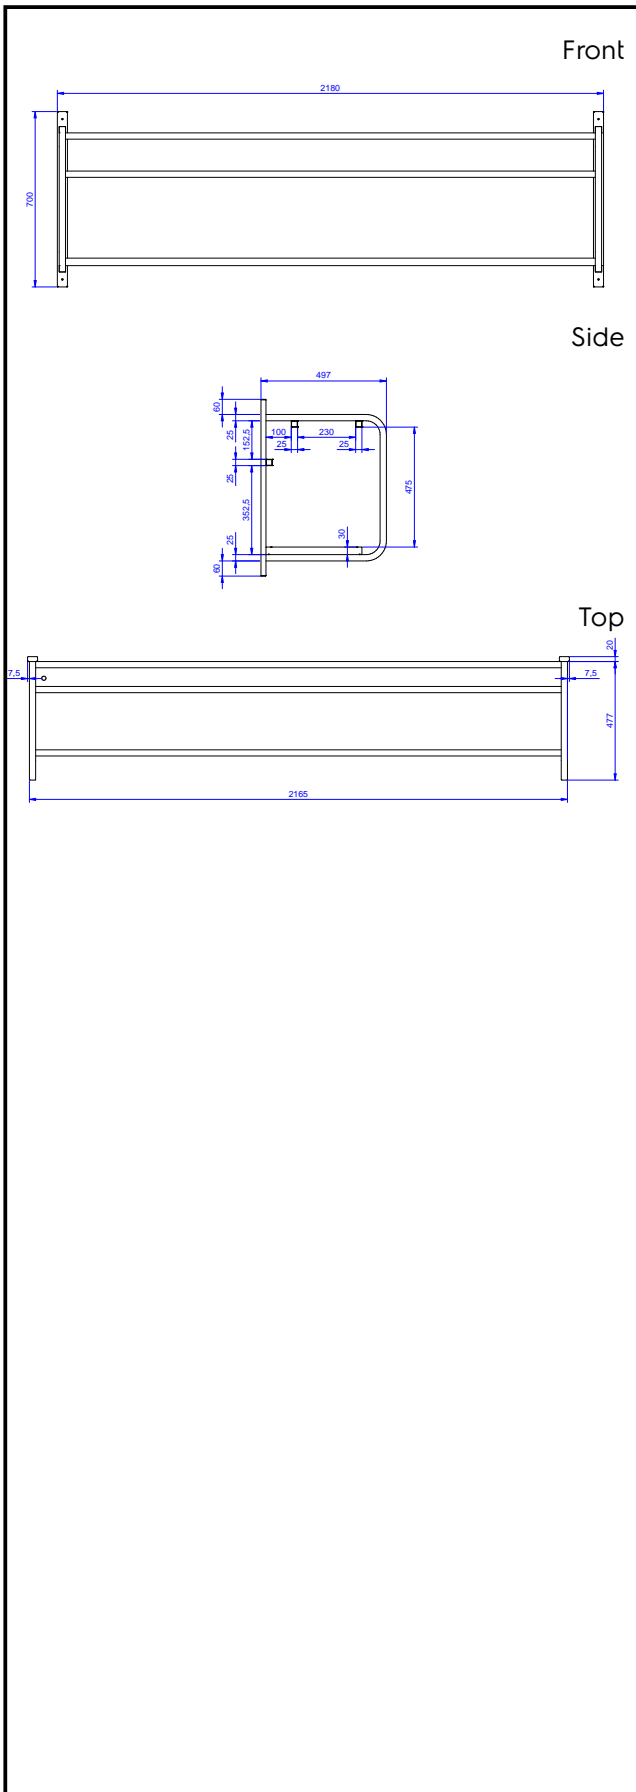

Short Form Specification

Item No. _____

Constructed in 304 AISI stainless steel. Square 25x25mm tubular frame. Fitted with bottom tray and drain hole. Designed for baskets 500x500mm.

Main Features

- Designed to transport 500x500 mm dishwashing baskets.

Construction

- Capacity: from 1 to 4 baskets (based on model).
- Square section frame 25x25 mm.
- 304 AISI stainless steel construction throughout.

Sustainability

- Fitted with bottom tray and drain hole.

APPROVAL: _____

Key Information:

External dimensions, Width:	
864358 (DWWS4)	2180 mm
External dimensions, Depth:	500 mm
External dimensions, Height:	700 mm
Net weight:	20 kg